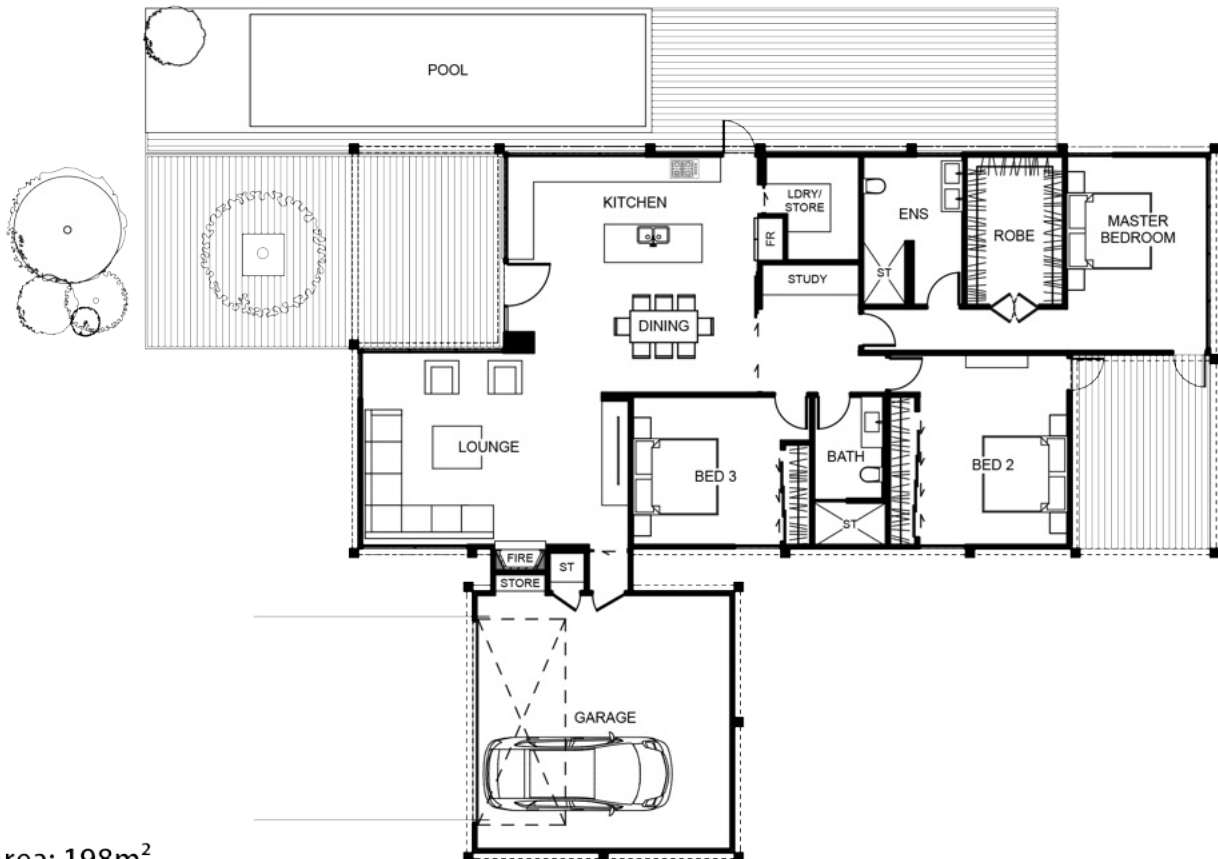

Francis

The impeccably designed Francis has a winning way with space. This outstanding home is impressive on all fronts. Appreciate the finer things in life with this intelligent, bold and highly refined, modern home. A secluded master bedroom is close enough to be connected but private enough to retreat to and in hidden away behind an ensuite and walk in robe. Two more bedrooms, open out to a study nook which then leads out to an enticing open-plan living area, dining and lounge creating a true sense of togetherness. Want to live in style, live in the Francis.

Floor Area: 198m²

 2
  3
  2
  20.1m
  16.5m

Contact Dylon:
 M 027 2288 945
 E dylon@lucidhomes.co.nz
www.lucidhomes.co.nz